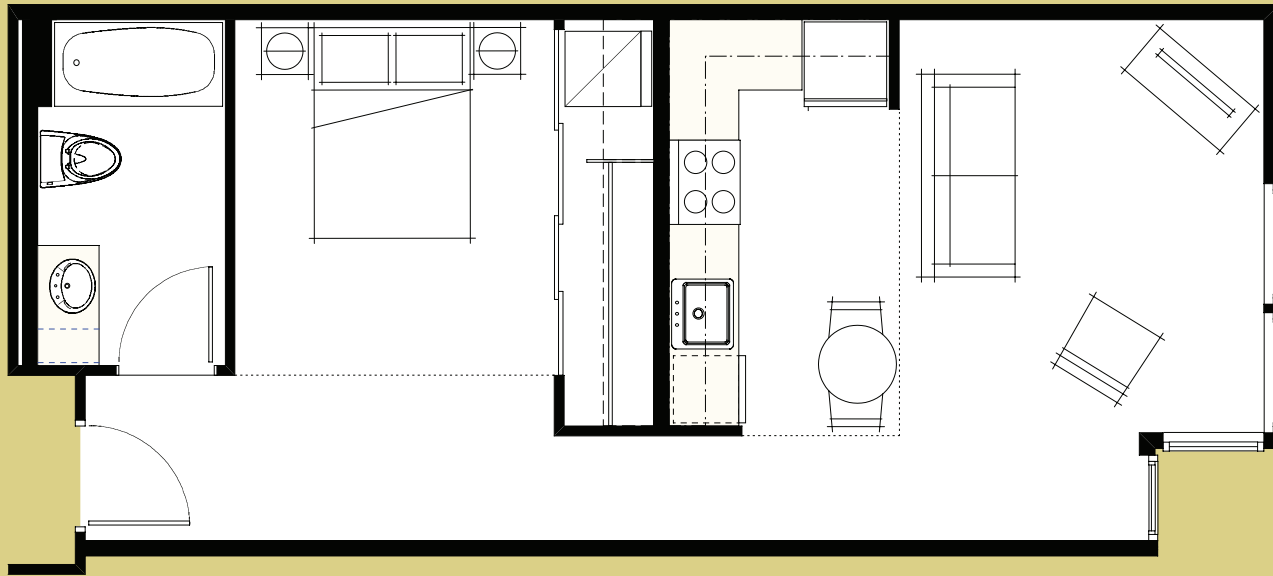

THE PEARL
APARTMENTS

Unit 202-602, 203-603, 204-604, 205-605

Square Feet: 584

Open 1 Bedroom

Phone: 206-323-9877
Email: info@thepearlaptops.com
www.thepearlaptops.com

↓
VIEW SOUTH