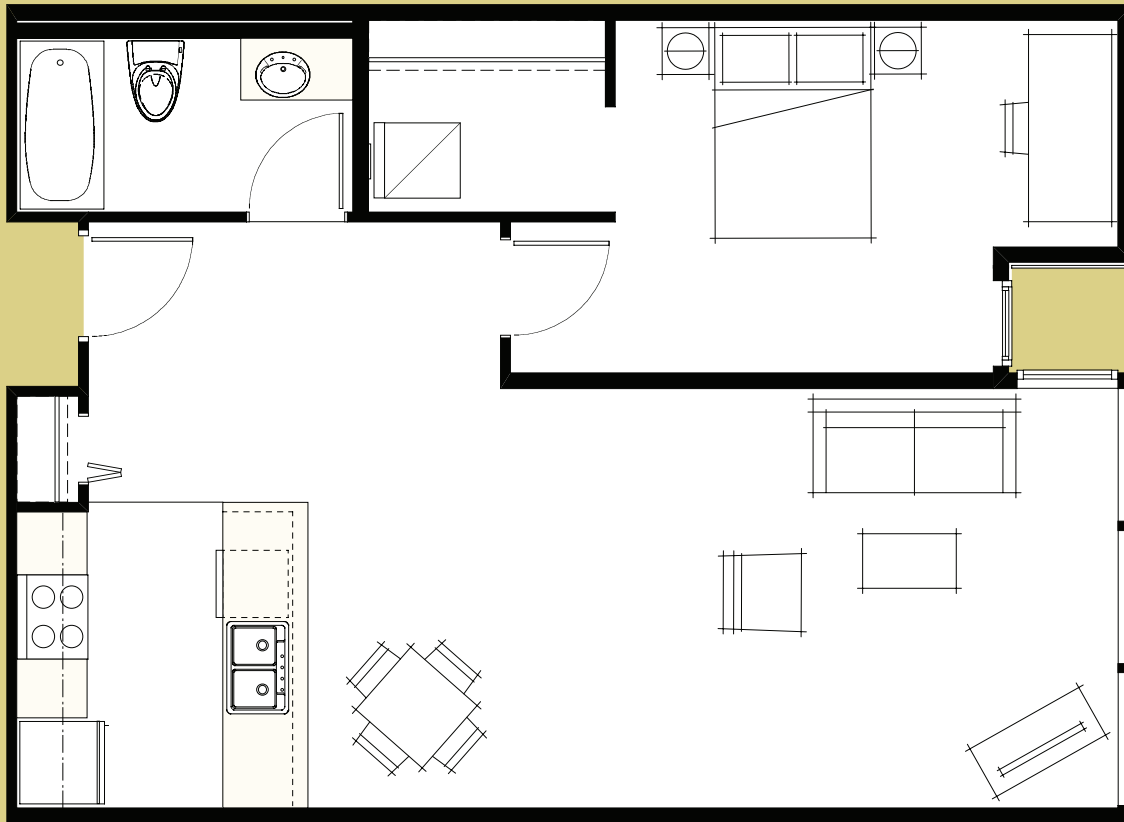

THE PEARL
APARTMENTS

Unit 210-610, 211-611, 212-612, 214-614

Square Feet: 759

1 Bedroom

Phone: 206-323-9877

Email: info@thepearlaptops.com

www.thepearlaptops.com

VIEW WEST
→